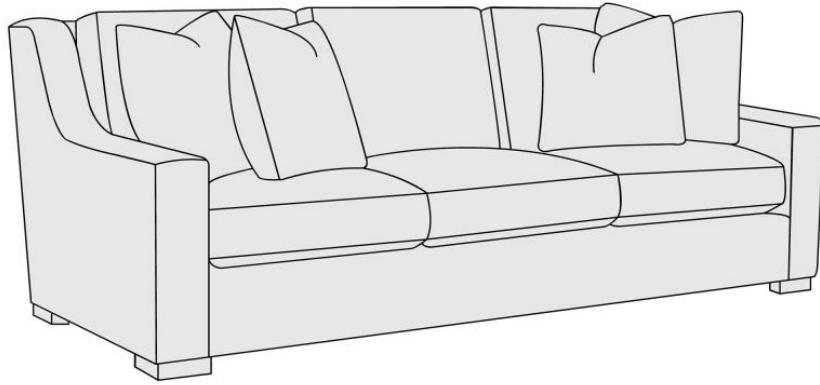

B E R N H A R D T

Germain Fabric Sofa

Item

B2667

Dimensions

W: 93 in D: 41 in H: 36 in

W: 236.22 cm D: 104.14 cm H: 91.44 cm

SD: 24.5 in SH: 17 in AH: 23 in

SD: 62.23 cm SH: 43.18 cm AH: 58.42 cm

BA: 81 in

BA: 205.74 cm

Pillows

- Back Pillows: (3) Fiber, Box-edge weltless border with topstitch
- Throw Pillow 1: (2) TP22DW - 22" x 22" Blendown Knife-edge with welt
- Throw Pillow 2: (2) TP21DW - 21" x 21" Blendown Knife-edge with welt

Options

- This item # is available for special order.
- For the standard fabric/finish combination(s), view the B2667A
- Available in other fabrics or COM.
- Available in any 700 series non-cerused wood finish.
- The throw pillows are available in other fabrics or COM.
- Available without throw pillows. View the B2667Y
- This item is available in leather. View the