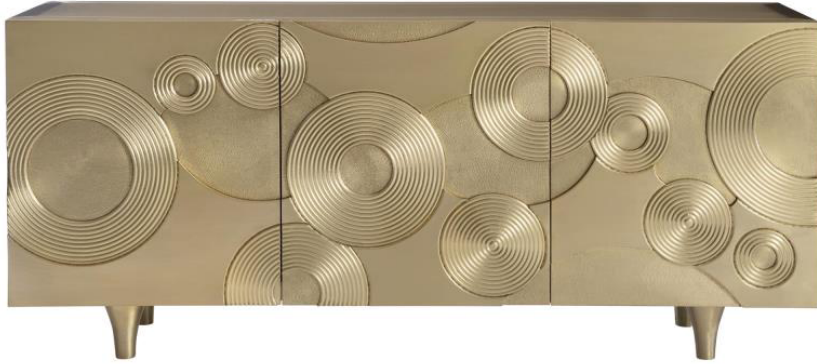

B E R N H A R D T

Kintore Entertainment Credenza

Item

321872

Dimensions

W: 72 in D: 18 in H: 32 in

W: 182.88 cm D: 45.72 cm H: 81.28 cm

Features

- Wood credenza with brass-clad exterior and black interior
- Three push-to-open doors with circular ripple pattern on door fronts
- Behind paired left and center doors are a compartment at top with vents and a covered grommet hole above a fixed shelf with a drawer underneath
- The drawer has hand-pull cutout
- Below the drawer are two compartments separated by a fixed partition
- Behind the right door are two adjustable/removable shelves, vents and a covered grommet at the bottom
- Four shaped and tapered metal feet
- Adjustable glides
- Anti-tip kit
- Specifications subject to change without notice

Options

- This item is available only as shown.