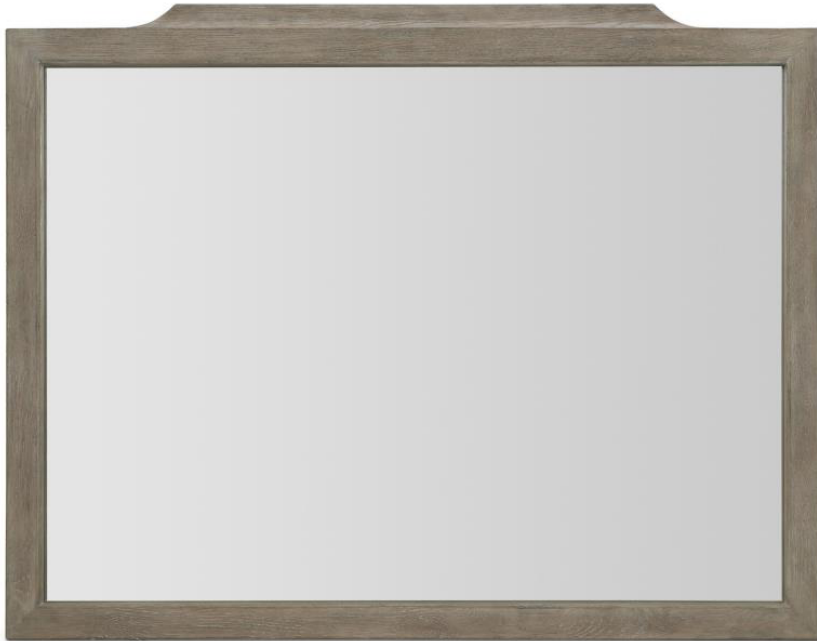

## Albion Mirror

---

### Dimensions

W: 46 in D: 2 in H: 36 in

W: 116.84 cm D: 5.08 cm H: 91.44 cm

### Features

- White oak solids and knotty white oak veneers
- Pewter finish on wood frame
- Inset non-beveled mirrored glass
- Hangers included
- Specifications subject to change without notice